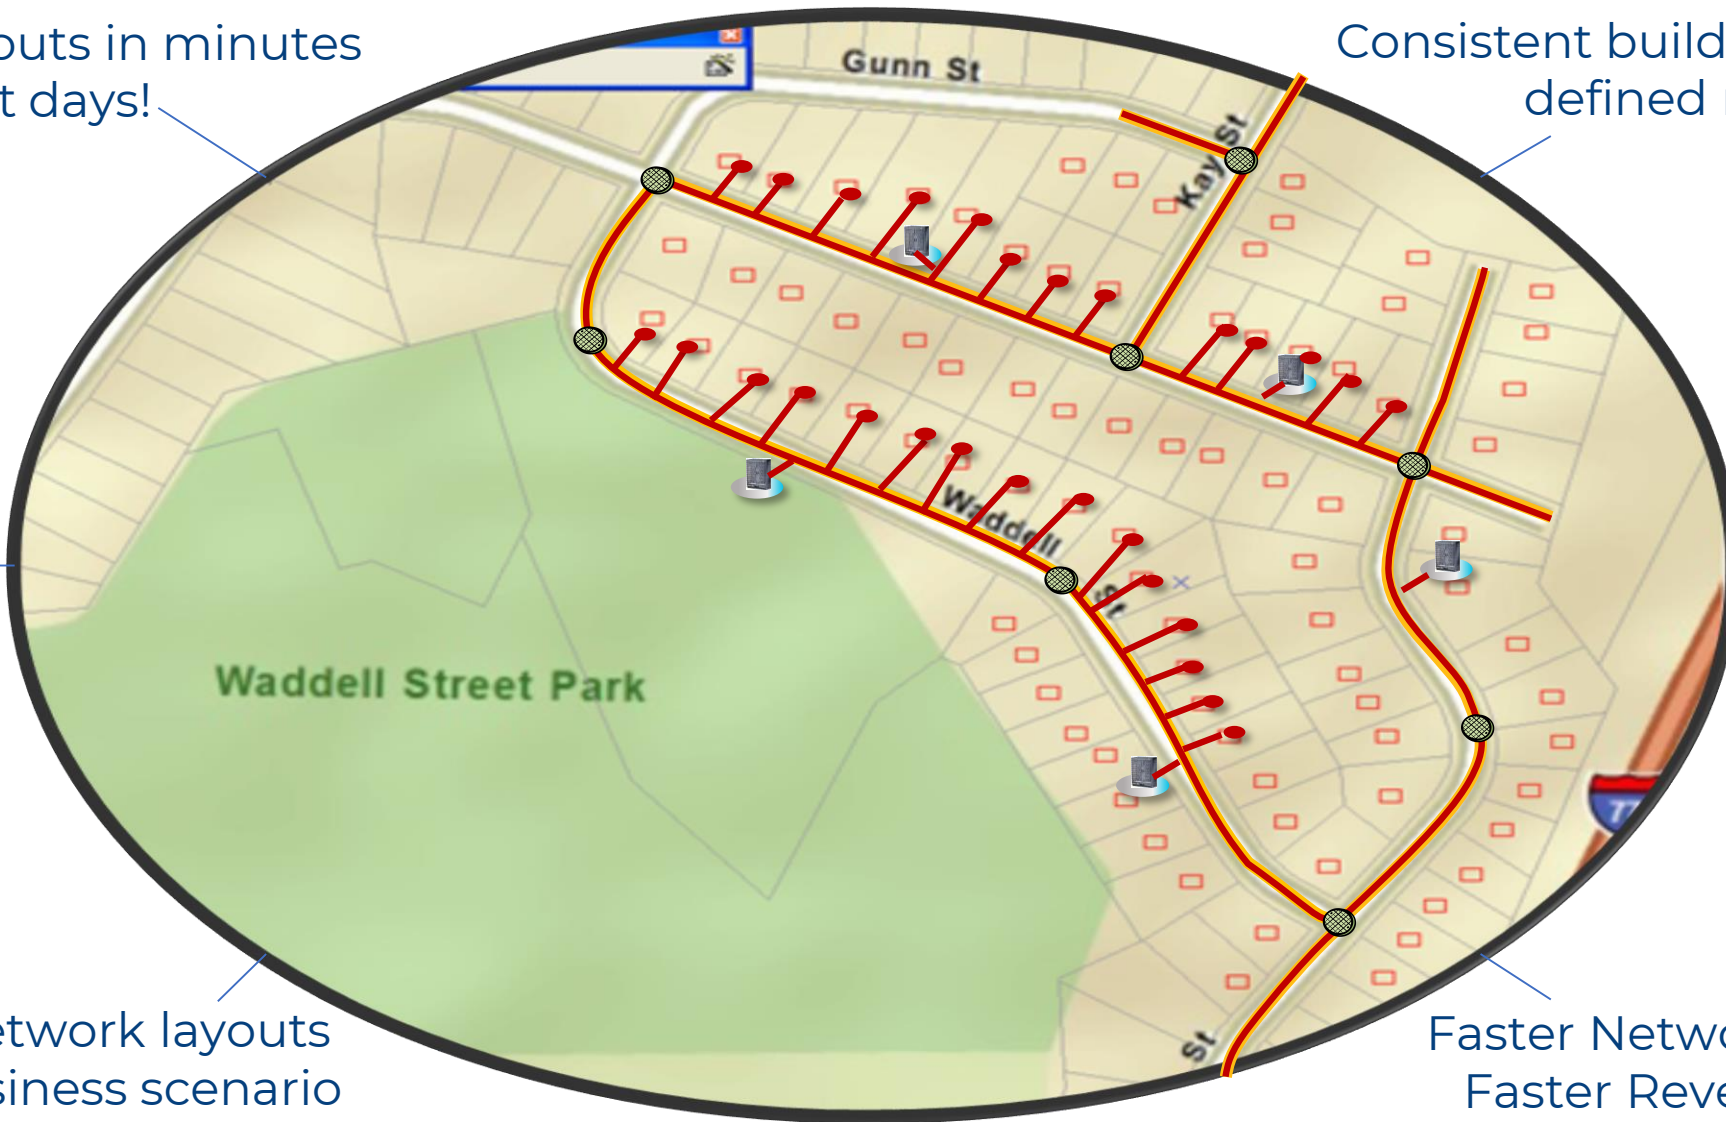

Network Access Product Suite

Robotic Planning

Plan build-outs in minutes
not days!

Consistent build-outs using pre-
defined rule sets

Leverage
Expert
Knowledge

Enforce
Corporate
Policy Rules

Optimize network layouts
for every business scenario

Faster Network Builds Lead to
Faster Revenue Realization

Time Series Forecasting for Fibercuts

2. Prediction of fiber cuts

Efficient Patrol Plans

1. Example of road widening using satellite images

2. Forecast from MET department