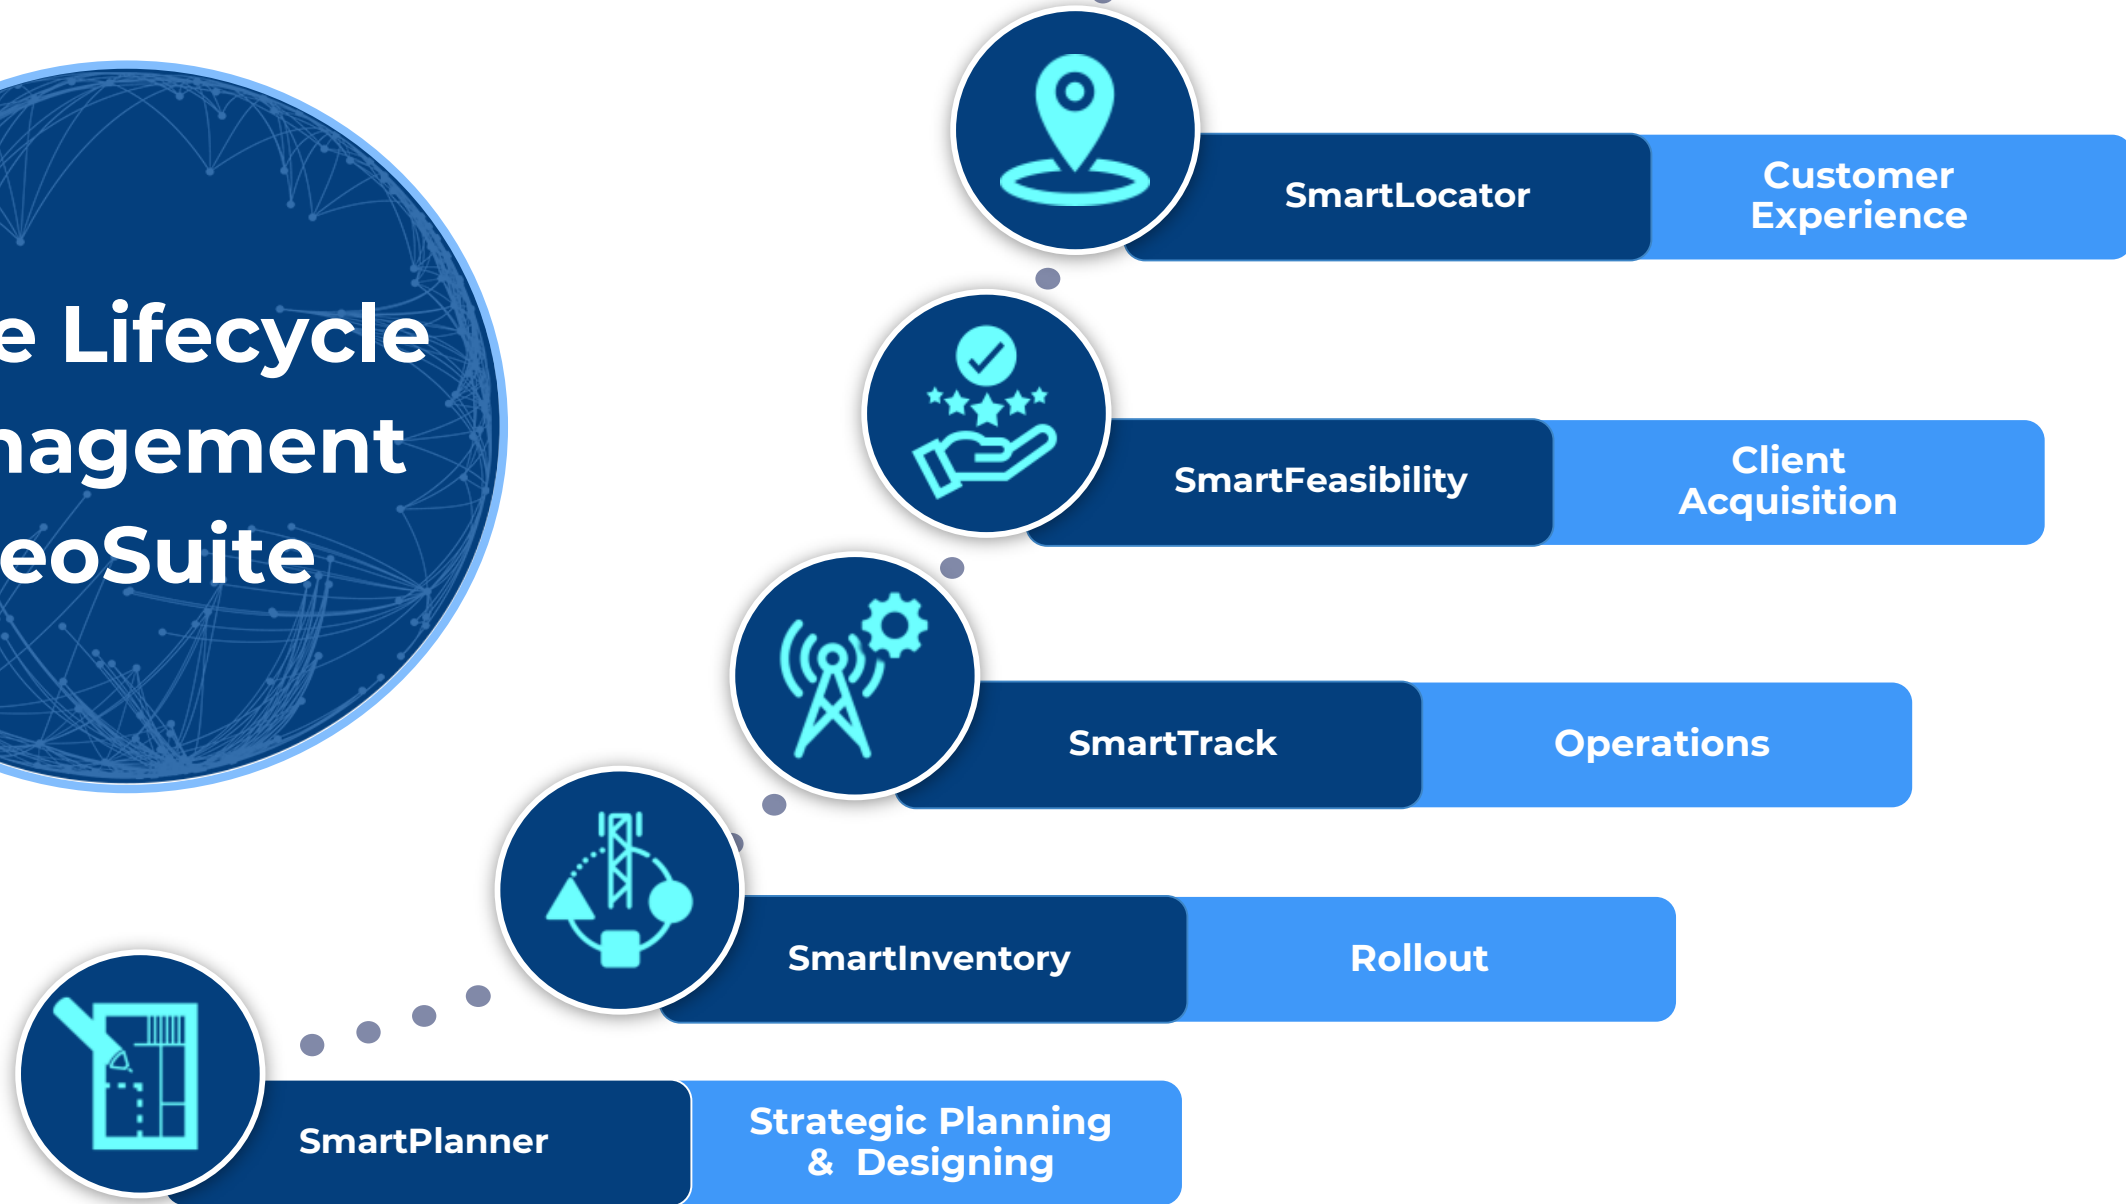

Location Intelligence is the New Business Intelligence

Lepton

**AI/ML Powered
Fibre Network GeoSuite**

Our Credentials

**in Location Intelligence &
Analytics**

Companies

**Market Share
in India**

Case for AI/ML in Telecom

- Every element in communication network is **inherently connected**.
- GIS system provide **Civil, Cable, Equipment records with location intelligence**.
- Network is kind on an **IoT, generating lots of data**.
- Modern network nodes all generate **structured data files** (json or xml).
- Management systems too capture loads of data like **Events, Requests, Complaints**.

Network Access Product Suite

Robotic Planning

Plan build-outs in minutes
not days!

Consistent build-outs using pre-
defined rule sets

Leverage
Expert
Knowledge

Enforce
Corporate
Policy Rules

Optimize network layouts
for every business scenario