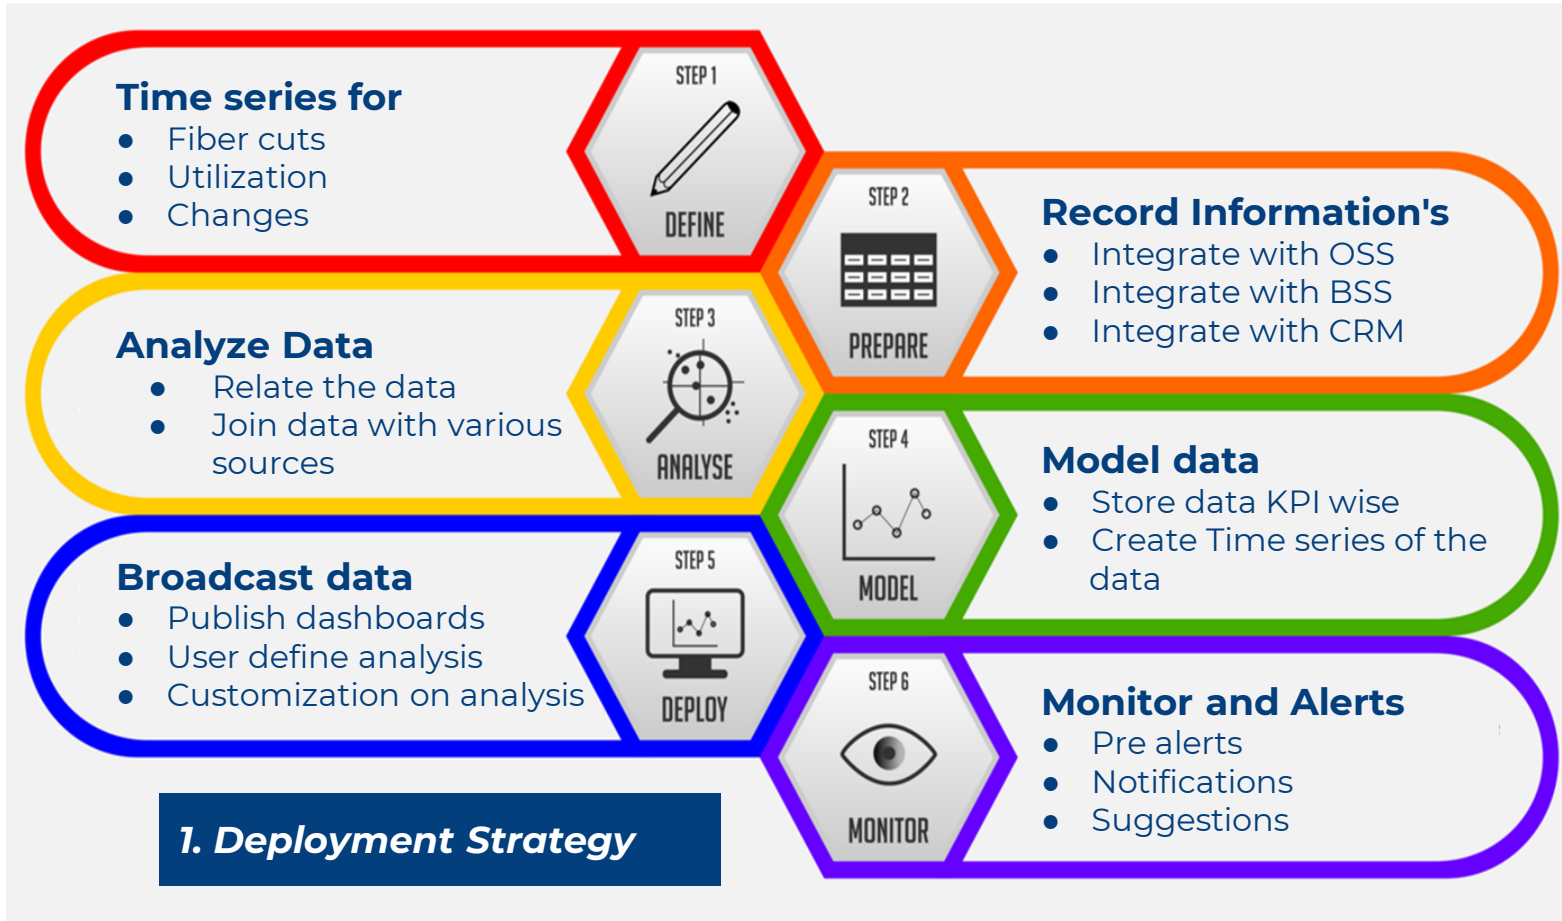

- Every element in communication network is **inherently connected**.
- GIS system provide **Civil, Cable, Equipment records with location intelligence**.
- Network is kind on an **IoT, generating lots of data**.
- Modern network nodes all generate **structured data files** (json or xml).
- Management systems too capture loads of data like **Events, Requests, Complaints**.

Network Access Product Suite

Robotic Planning

Plan build-outs in minutes
not days!

Consistent build-outs using pre-
defined rule sets

Leverage
Expert
Knowledge

Enforce
Corporate
Policy Rules

Optimize network layouts
for every business scenario

Faster Network Builds Lead to
Faster Revenue Realization

Time Series Forecasting for Fibercuts

2. Prediction of fiber cuts

Efficient Patrol Plans

1. Example of road widening using satellite images

2. Forecast from MET department

3. Prediction of fiber cuts

Summary

- Telecoms have access to high volumes of network data
- Existing operational processes cannot scale to handle the volumes & variety of data effectively and AI needs to step in
- Location technologies help power correlation engines for providing insights and actionable intelligence